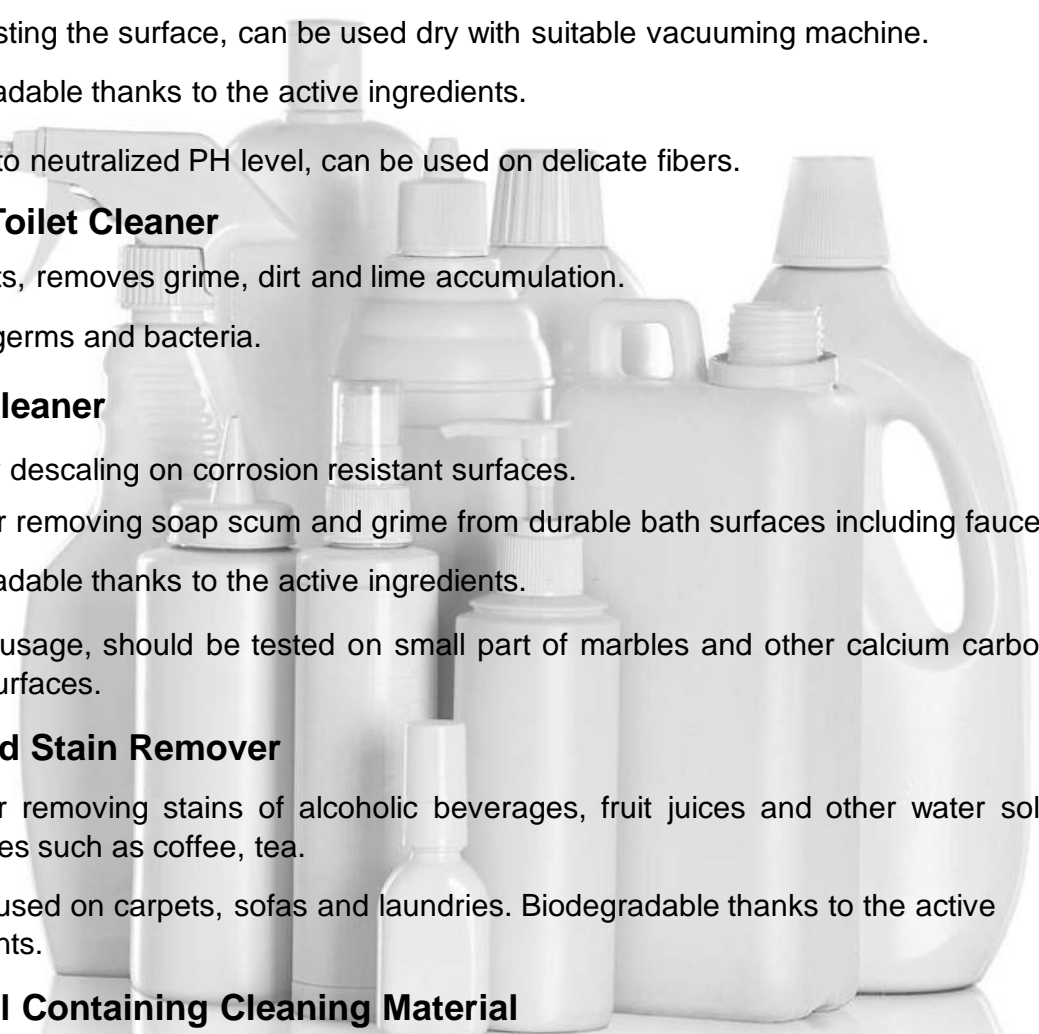

GENERAL CLEANING PRODUCTS

Carpet Shampoo for Machines

Suitable for cleaning carpets and sofa surfaces with wet type sofa cleaning machines.

Foam density can be controlled easily.

After dusting the surface, can be used dry with suitable vacuuming machine.

Biodegradable thanks to the active ingredients.

Thanks to neutralized PH level, can be used on delicate fibers.

WC – Toilet Cleaner

Disinfects, removes grime, dirt and lime accumulation.

Kills all germs and bacteria.

Bath Cleaner

Used for descaling on corrosion resistant surfaces.

Great for removing soap scum and grime from durable bath surfaces including faucets.

Biodegradable thanks to the active ingredients.

Prior to usage, should be tested on small part of marbles and other calcium carbonate based surfaces.

Dirt and Stain Remover

Used for removing stains of alcoholic beverages, fruit juices and other water soluble beverages such as coffee, tea.

Can be used on carpets, sofas and laundries. Biodegradable thanks to the active ingredients.

Mineral Containing Cleaning Material

Works on sinks, tiles, bath surfaces, kitchen appliances, aluminum, chrome and other hard surfaces: cleans and shines without any scratches.

With the help of minerals and active ingredients, takes away hardened dirt.

Leaves a great scent behind and takes away bad odor.